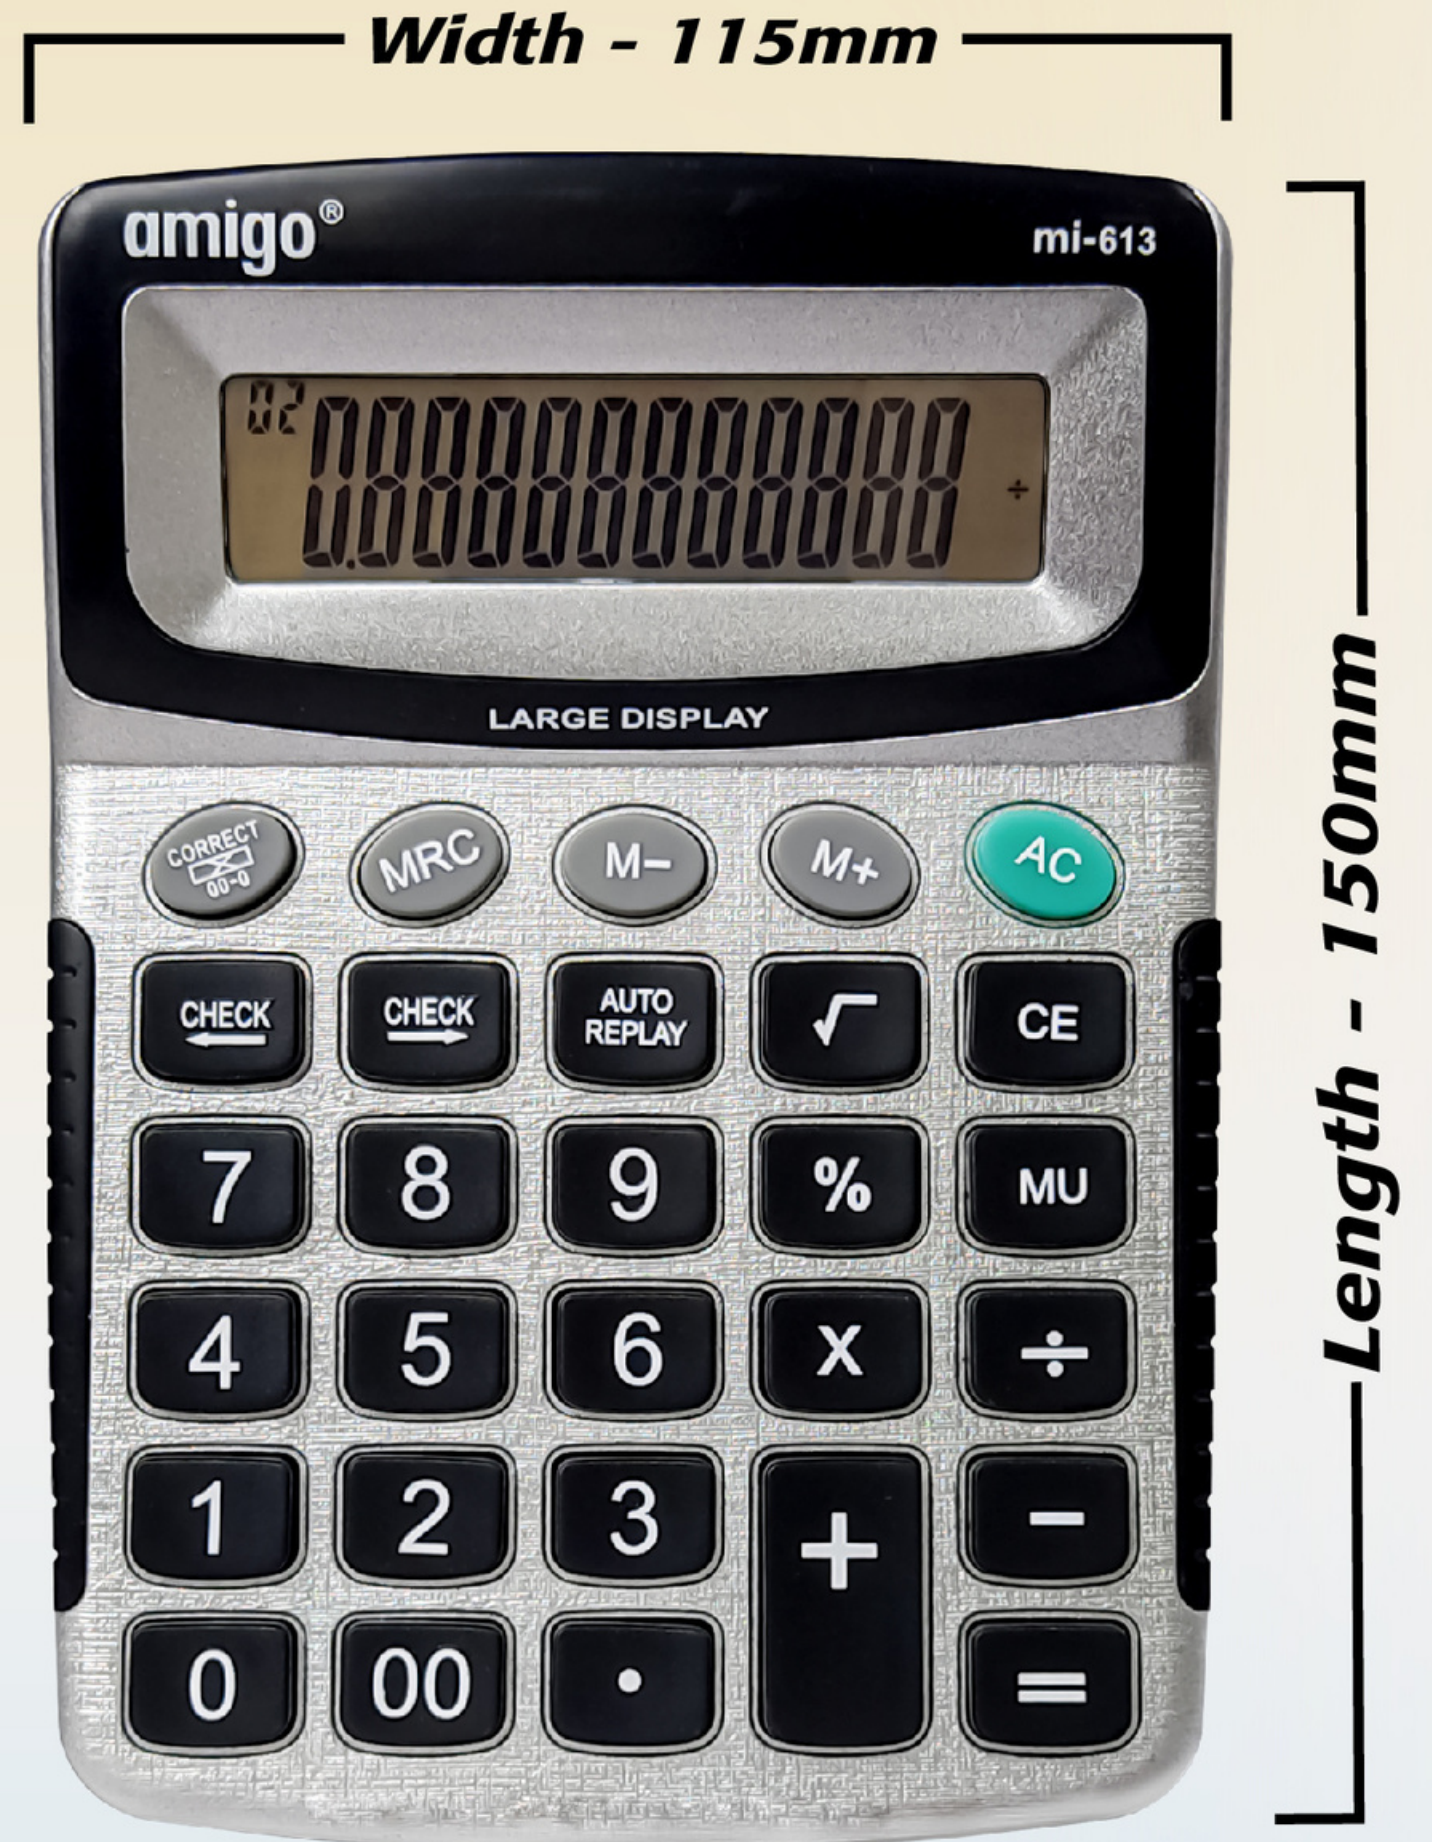

CHECK & CORRECT Calculator

MI - 613 12 DIGITS

₹290/-

Buy on Whatsapp